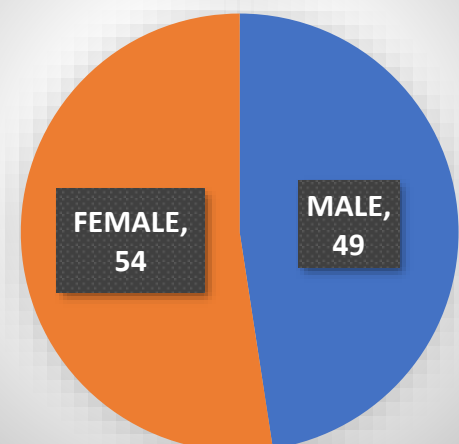

# DEMOGRAPHICS

Sex-disaggregated data of various positions of Senate Secretariat employees as of October 15, 2022.

**SENATE SECRETARIAT**  
**NO. OF EMPLOYEES PER GENDER OF THE VARIOUS POSITIONS**  
**OF THE SECRETARIAT AS OF OCTOBER 15, 2022**

**1. SECRETARIAT EXECOM**

	MALE	FEMALE
SECRETARY	1	
SERGEANT-AT-ARMS	1	
DEPUTY SECRETARY	3	
DIRECTOR GENERAL	5	1
LEGAL COUNSEL		1
<b><i>SUMMARY OF EXECOM</i></b>	<b>10</b>	<b>2</b>

**SECRETARIAT EXECOM**  
**NO. PER GENDER**

**2. SECRETARIAT DIRECTORS**

	MALE	FEMALE
DIRECTOR V	3	3
DIRECTOR IV	7	9
DIRECTOR III	22	23
DIRECTOR II	17	19
<b><i>SUMMARY OF DIRECTORS</i></b>	<b>49</b>	<b>54</b>

**SECRETARIAT DIRECTORS**  
**NO. PER GENDER**