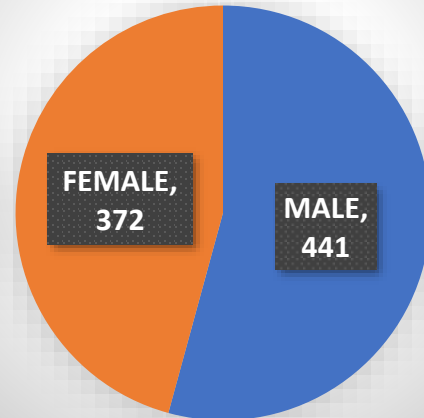

3. SECRETARIAT SUPERVISORS

	MALE	FEMALE
SLSO III	18	34
SUMMARY OF SUPERVISORY	18	34

SECRETARIAT SUPERVISORS NO. PER GENDER