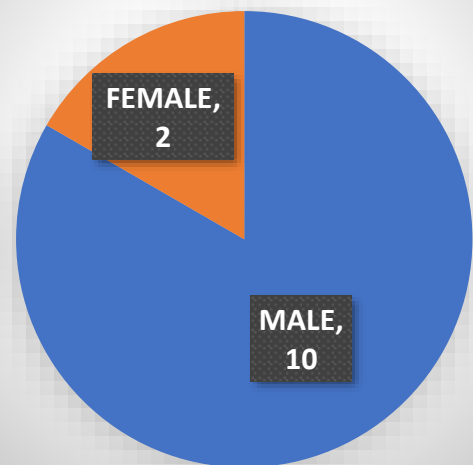

# DEMOGRAPHICS

Sex-disaggregated data of various positions of Senate Secretariat employees as of October 15, 2022.

**SENATE SECRETARIAT**  
**NO. OF EMPLOYEES PER GENDER OF THE VARIOUS POSITIONS**  
**OF THE SECRETARIAT AS OF OCTOBER 15, 2022**

**1. SECRETARIAT EXECOM**

	MALE	FEMALE
SECRETARY	1	
SERGEANT-AT-ARMS	1	
DEPUTY SECRETARY	3	
DIRECTOR GENERAL	5	1
LEGAL COUNSEL		1
<b><i>SUMMARY OF EXECOM</i></b>	<b>10</b>	<b>2</b>

**SECRETARIAT EXECOM**  
**NO. PER GENDER**