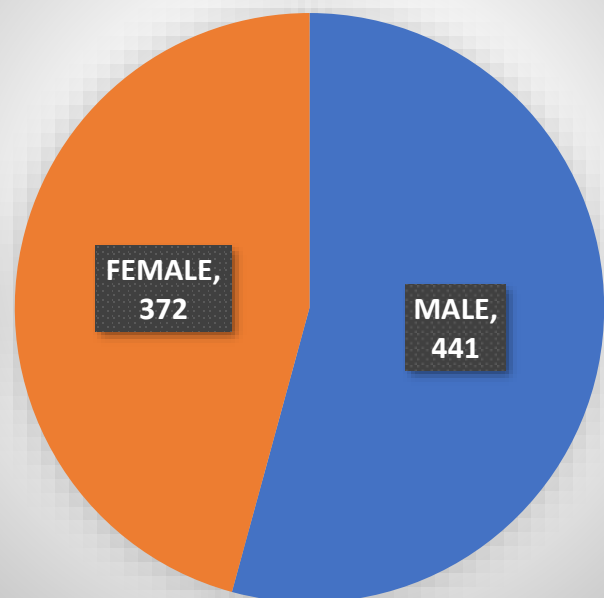

SECRETARIAT RANK & FILE NO. PER GENDER